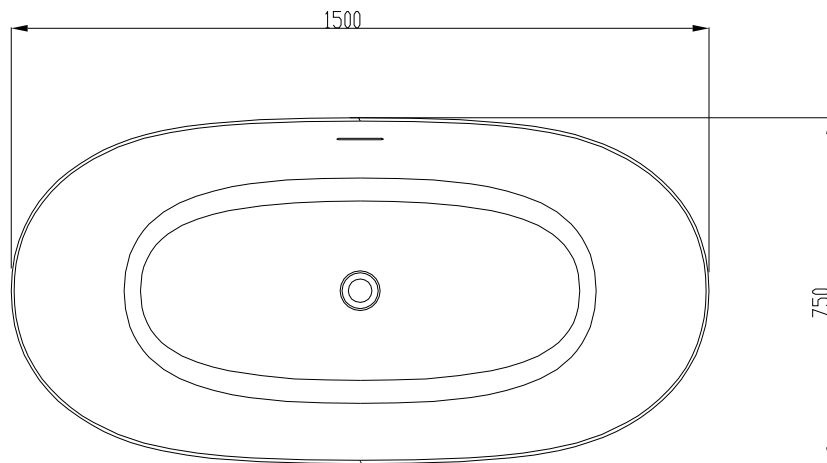

(NO) MONTERINGSANVISNINGER

(NL) MONTAGE INSTRUCTIE

(UK) MOUNTING INSTRUCTIONS

NOTE:

NOTE: Please check no water is leaking from these positions.

TURIN

GENOA 1500

---