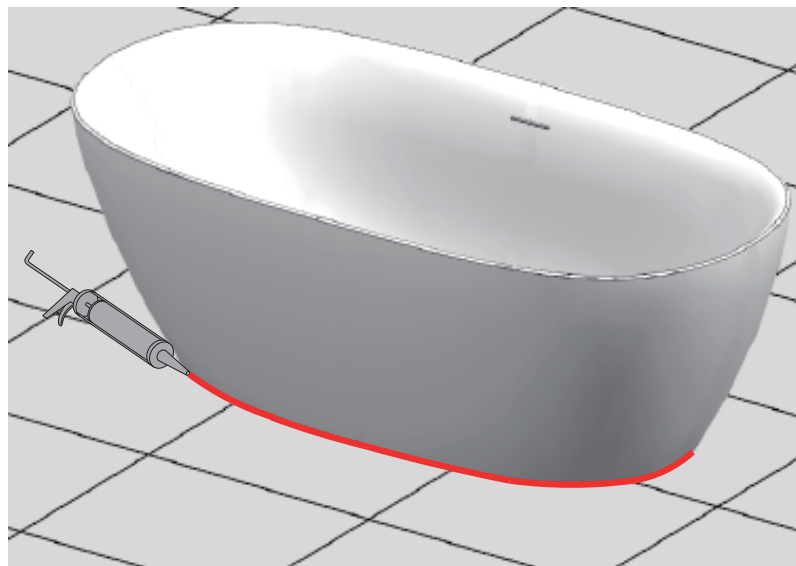

(NO) MONTERINGSANVISNINGER

(NL) MONTAGE INSTRUCTIE

(UK) MOUNTING INSTRUCTIONS

NOTE:

NOTE: Please check no water is leaking from these positions.

TURIN

GENOA 1500

---