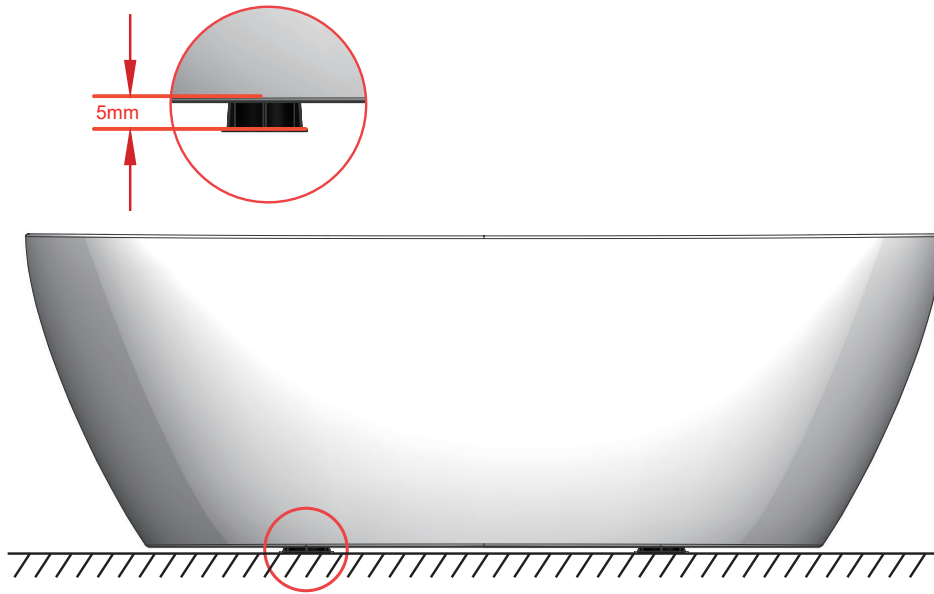

(NO) MONTERINGSANVISNINGER

(NL) MONTAGE INSTRUCTIE

(UK) MOUNTING INSTRUCTIONS

NOTE:

NOTE: Please check no water is leaking from these positions.

TURIN

GENOA 1500

---