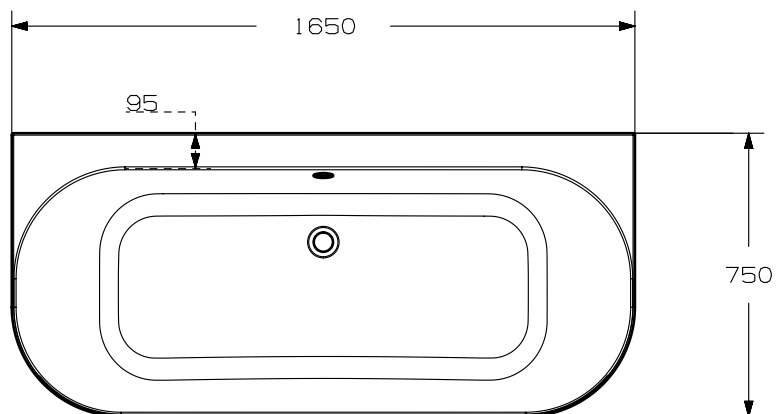

NINO - BTW

- ⒹK Vær opmærksom på, at monteringsvejledning for afløb/overløbssæt for NINO modellerne ikke er her, men kommer sammen med afløb/overløbssættet
- ⒹO Vær oppmerksom på, at monteringsanvisning for avløp/overløpssett på modeller NINO, er IKKE her, men er inkludert i avløp/overløpssett
- ⒹK Please note, mounting instructions for drain/overflow set on models NINO, are NOT here but included in the drain/overflow set