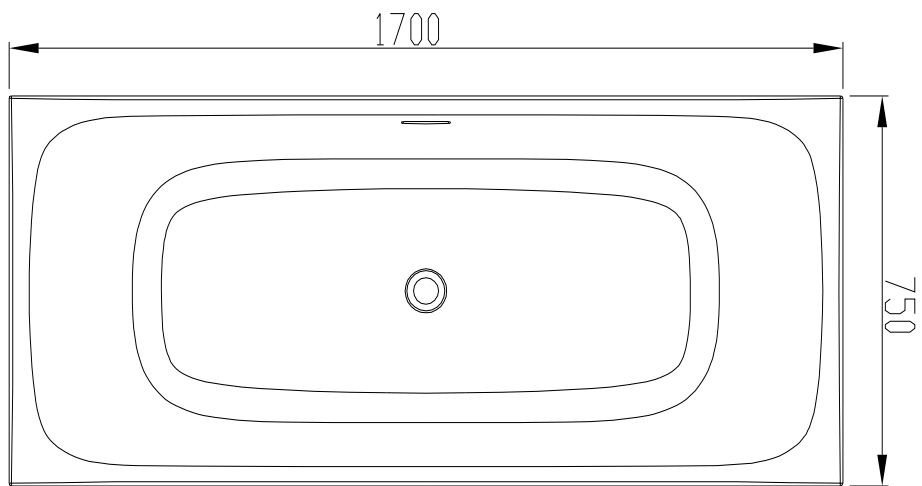

(NO) MONTERINGSANVISNINGER

(NL) MONTAGE INSTRUCTIE

(UK) MOUNTING INSTRUCTIONS

NOTE:

NOTE: Please check no water is leaking from these positions.

TURIN

GENOA 1500

---