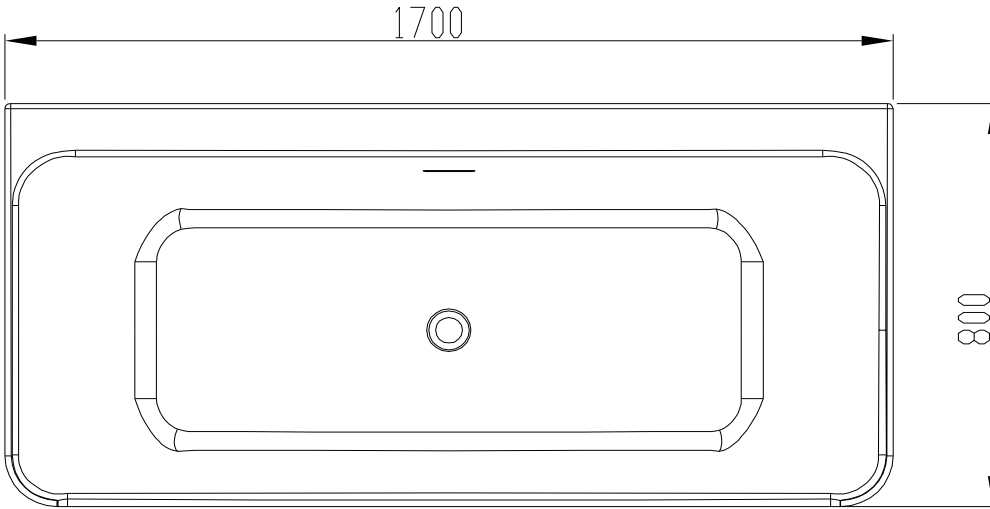

(NO) MONTERINGSANVISNINGER

(NL) MONTAGE INSTRUCTIE

(UK) MOUNTING INSTRUCTIONS

NOTE:

NOTE: Please check no water is leaking from these positions.

TURIN

GENOA 1500

---