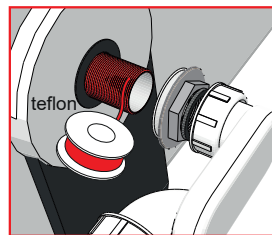

DE

MONTAGEANLEITUNG

NL

MONTAGE INSTRUCTIE

PADUA - TURIN  
GENOA - NINO

STROMBERGBAD.COM

(DK) MONTERINGSANVISNING

(DE) MONTAGEANLEITUNG

(NO) MONTERINGSANVISNINGER

(NL) MONTAGE INSTRUCTIE

(UK) MOUNTING INSTRUCTIONS

NOTE:

NOTE: Please check no water is leaking from these positions.

TURIN

GENOA 1500

---