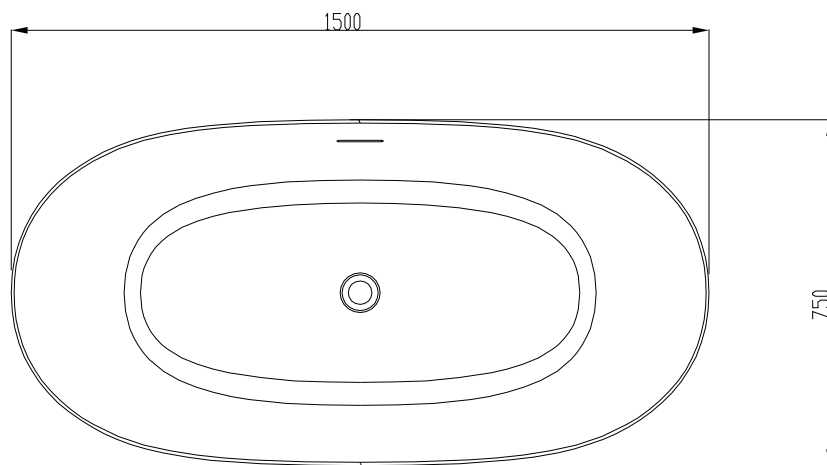

(NO) MONTERINGSANVISNINGER

(NL) MONTAGE INSTRUCTIE

(UK) MOUNTING INSTRUCTIONS

NOTE:

NOTE: Please check no water is leaking from these positions.

TURIN

GENOA 1500

GENOA 1700