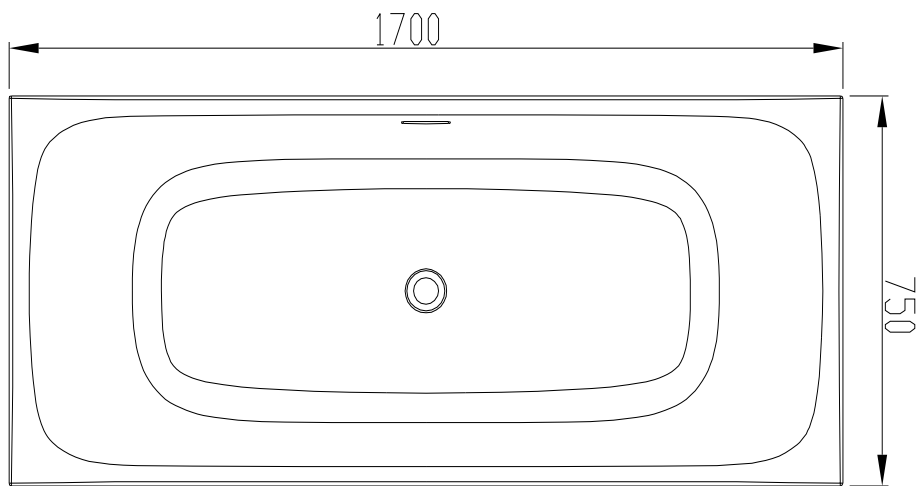

(NO) MONTERINGSANVISNINGER

(NL) MONTAGE INSTRUCTIE

(UK) MOUNTING INSTRUCTIONS

NOTE:

NOTE: Please check no water is leaking from these positions.

TURIN

GENOA 1500

GENOA 1700