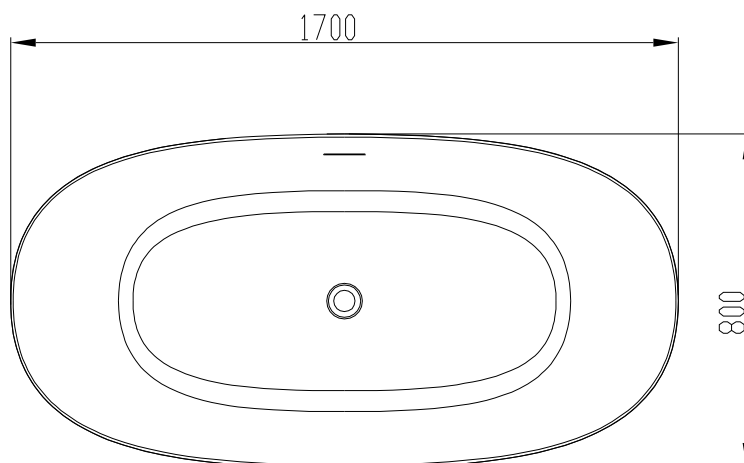

(NO) MONTERINGSANVISNINGER

(NL) MONTAGE INSTRUCTIE

(UK) MOUNTING INSTRUCTIONS

NOTE:

NOTE: Please check no water is leaking from these positions.

TURIN

GENOA 1500

GENOA 1700