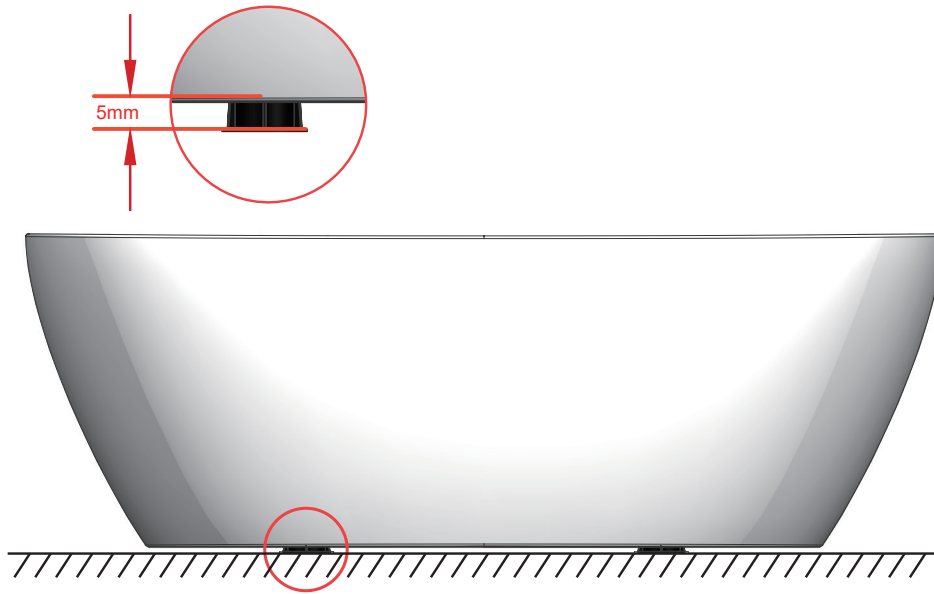

(NO) MONTERINGSANVISNINGER

(NL) MONTAGE INSTRUCTIE

(UK) MOUNTING INSTRUCTIONS

NOTE:

NOTE: Please check no water is leaking from these positions.

TURIN

GENOA 1500

GENOA 1700