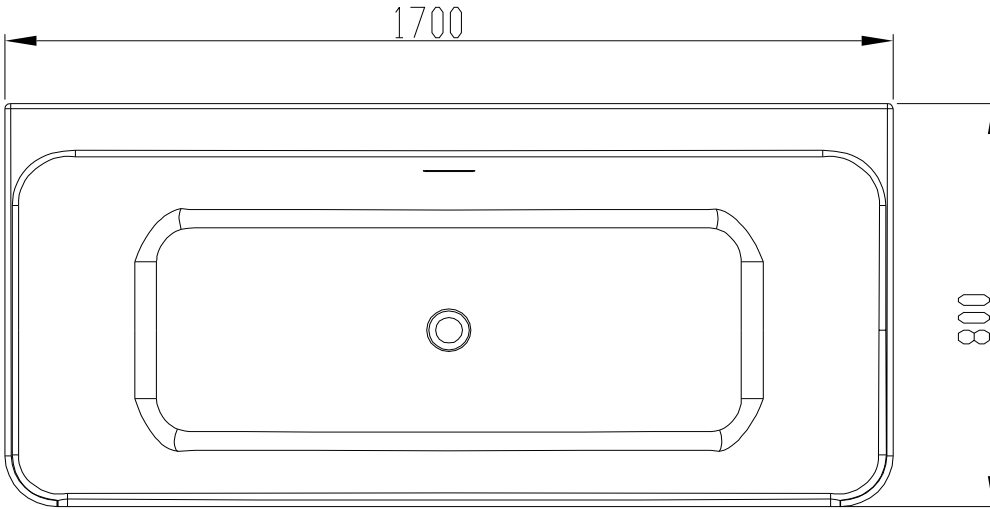

(NO) MONTERINGSANVISNINGER

(NL) MONTAGE INSTRUCTIE

(UK) MOUNTING INSTRUCTIONS

NOTE:

NOTE: Please check no water is leaking from these positions.

TURIN

GENOA 1500

GENOA 1700