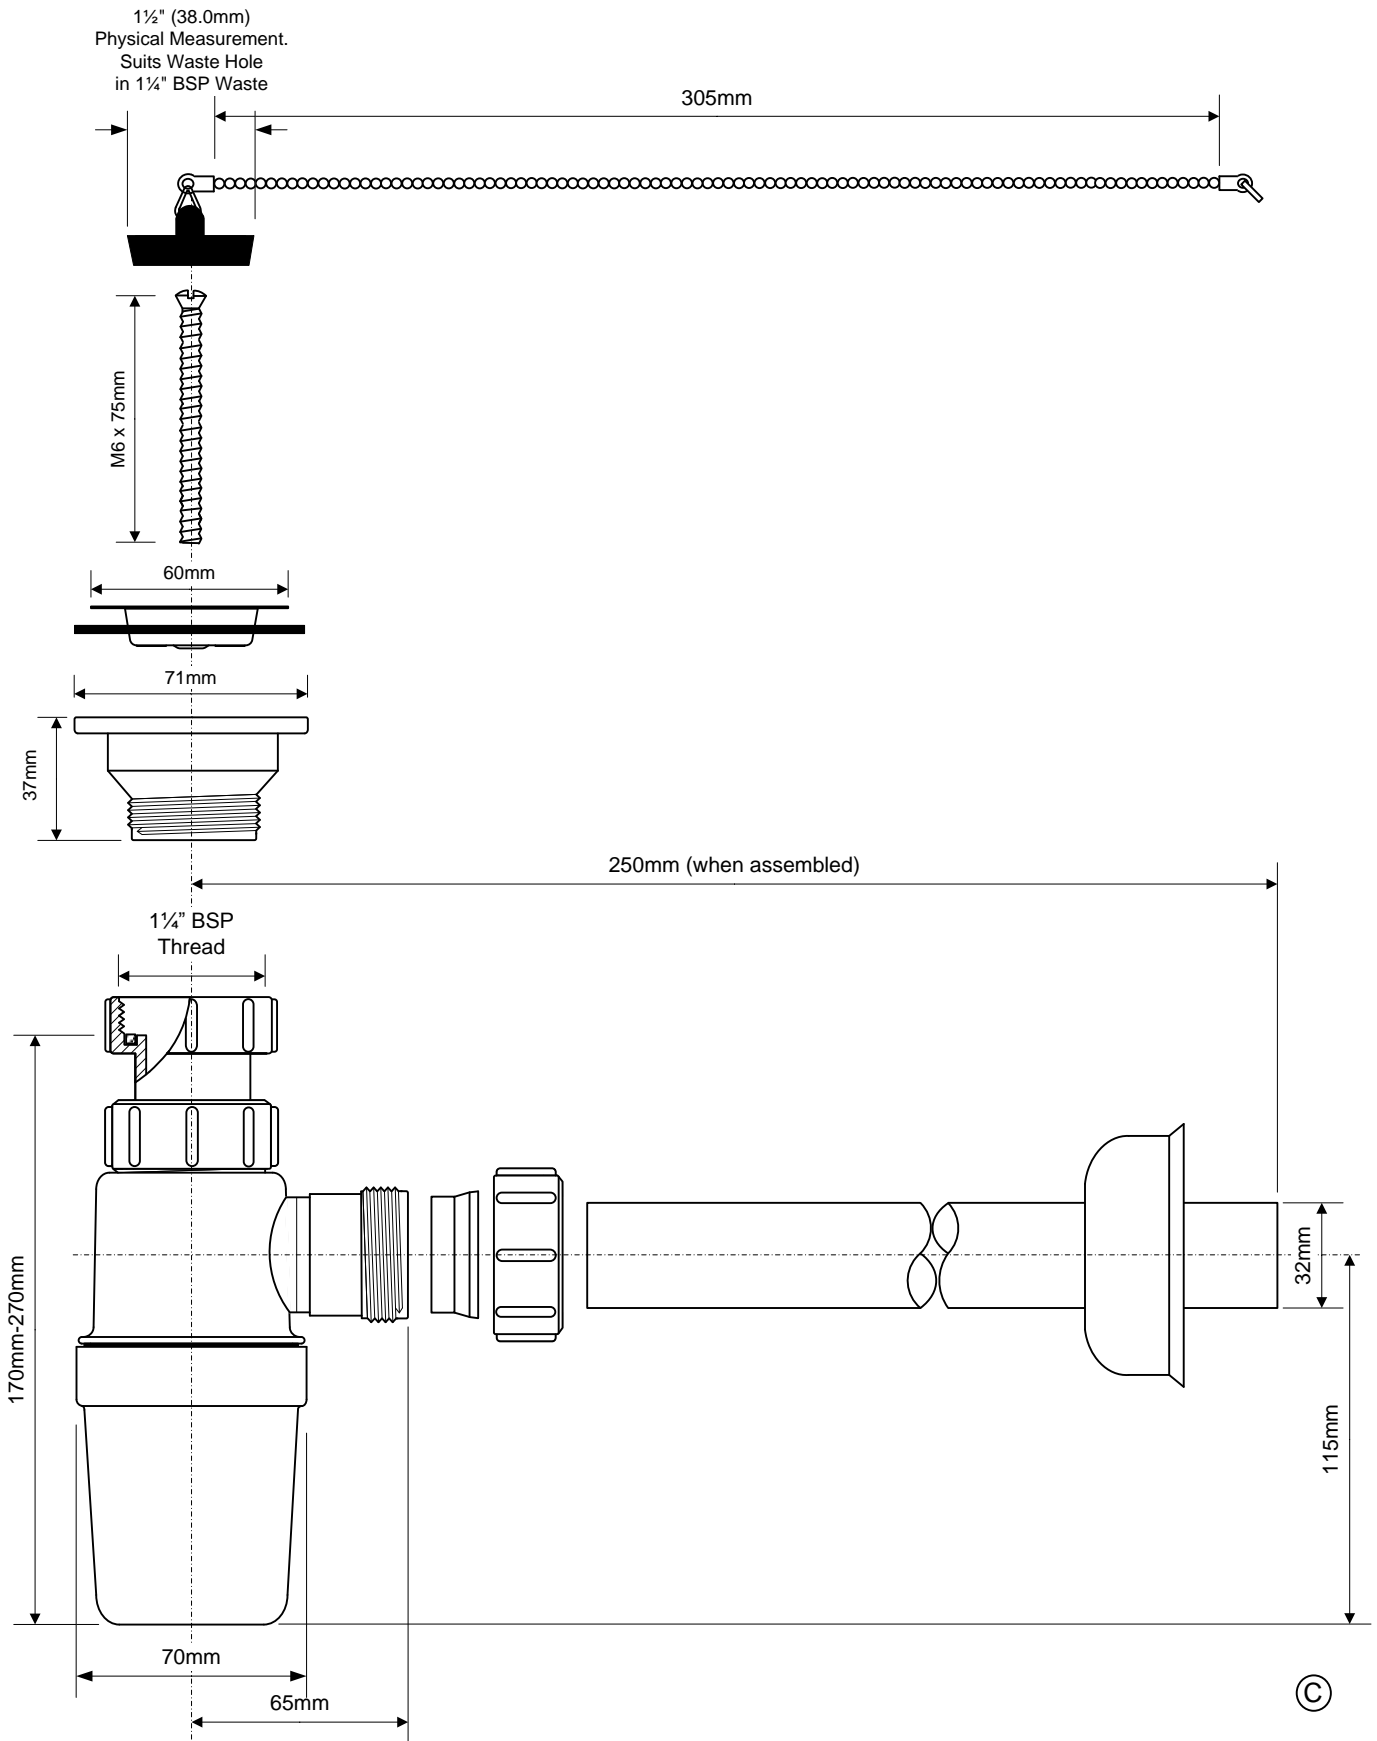

Code:

E31AWPFC-B

Drawing verified  
correct as of:

16.02.11  
T.C.

DRAWN BY

TC

REVISED

1-Redrawn to scale

FILENAME

E31AWPFC-B.VSD

SCALE

1: 2.3

DATE

13.10.11